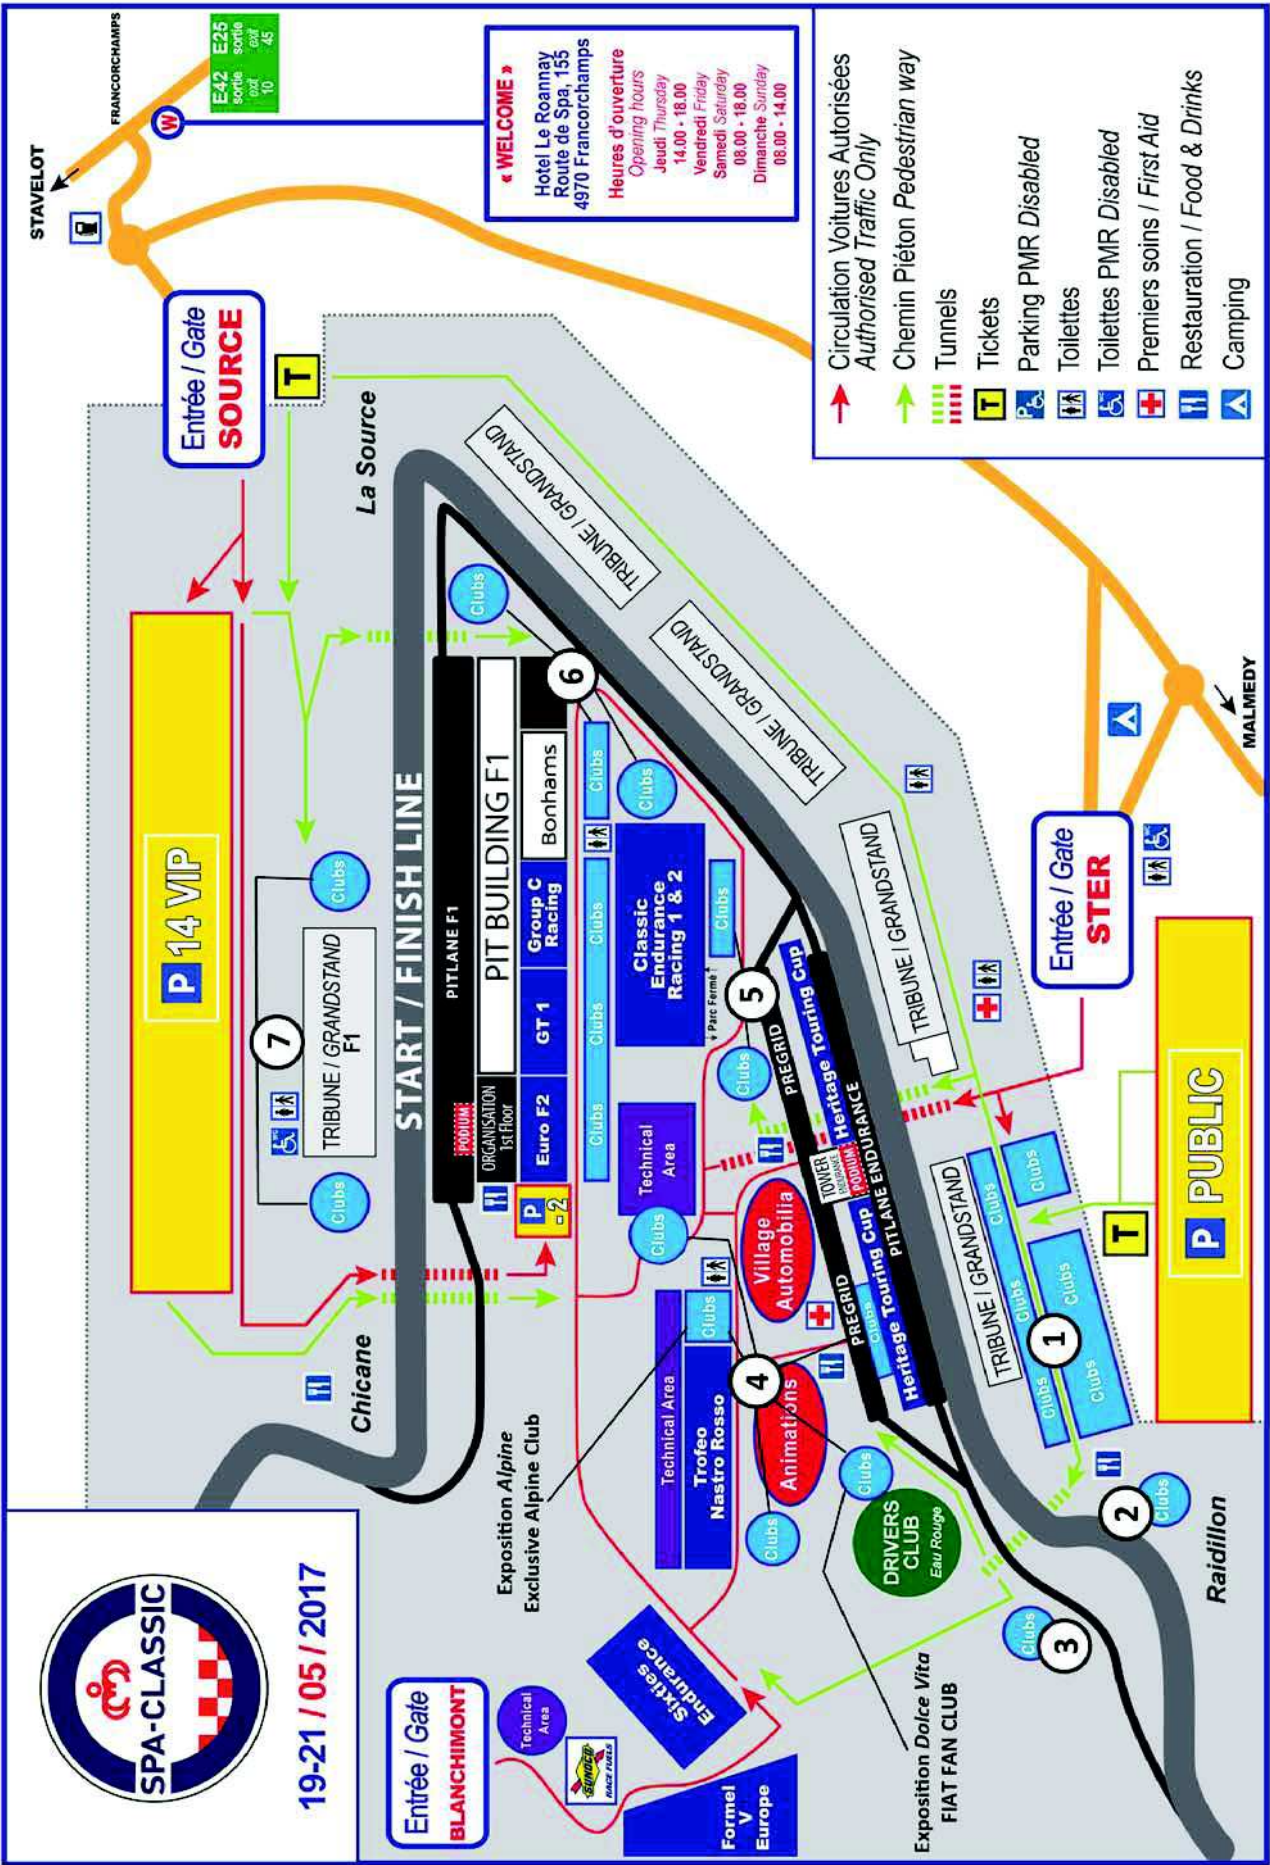

19-21 / 05 / 2017